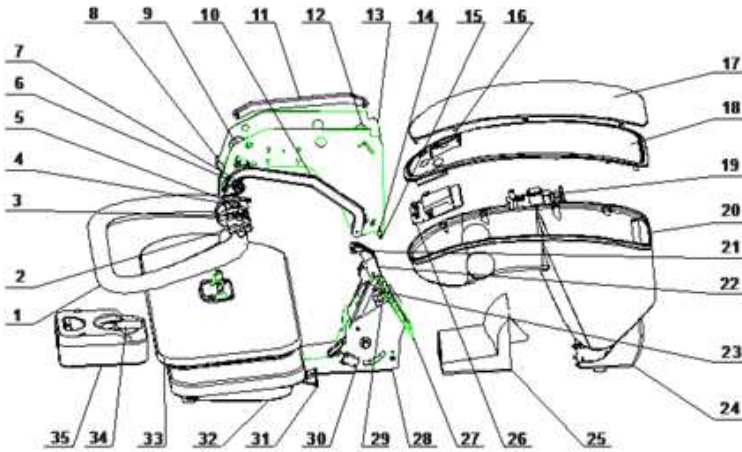

TEXI APOLLO 68 / 101

Apollo 68 / Apollo 101

SN	Part name
1	handle
2	right-handle set
3	right key cover
4	right locking key
5	crank
6	locking pins
7	handle-spring
8	Heated sheet shaft
9	spindle sleeve
10	plastic connecting bar
11	iron connecting bar
12	L iron plate
13	supporting plate
14	plectrum
15	shaft
16	transparent board
17	decorated cover
18	cover
19	main PCB board
20	body
21	M6*35 screw
22	spring upper fixing seat
23	frame plate
24	rear leg
25	link block
26	PCB(display) board
27	rear fixed plate
28	carriage
29	pressure spring
30	touch switch
31	outlet
32	base
33	Heated sheet subassembly
34	Tap connectors
35	water tank
36	wooden iron sheet
37	sponge
38	coating
39	heated sheet
40	short heater
41	temp fuse
42	hanger plate
43	micanite plate
44	heated sheet cover
45	hanger plate
46	heater tablet
47	long heater
48	pressure plate
49	track plate
50	pipe joints
51	pump
52	obturator ring