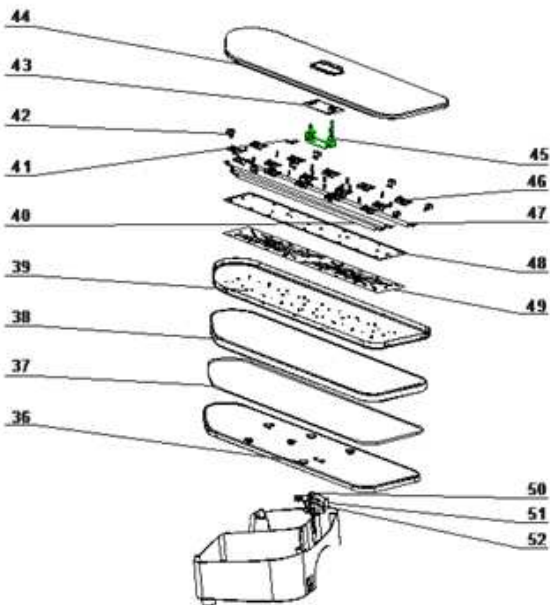

TEXI APOLLO 68 / 101

Apollo 68 / Apollo 101

SN	Part name
1	handle
2	right-handle set
3	right key cover
4	right locking key
5	crank
6	locking pins
7	handle-spring
8	Heated sheet shaft
9	spindle sleeve
10	plastic connecting bar
11	iron connecting bar
12	L iron plate
13	supporting plate
14	plectrum
15	shaft
16	transparent board
17	decorated cover
18	cover
19	main PCB board
20	body
21	M6*35 screw
22	spring upper fixing seat
23	frame plate
24	rear leg
25	link block
26	PCB(display) board
27	rear fixed plate
28	carriage
29	pressure spring
30	touch switch
31	outlet
32	base
33	Heated sheet subassembly
34	Tap connectors
35	water tank
36	wooden iron sheet
37	sponge
38	coating
39	heated sheet
40	short heater
41	temp fuse
42	hanger plate
43	micanite plate
44	heated sheet cover
45	hanger plate
46	heater tablet
47	long heater
48	pressure plate
49	track plate
50	pipe joints
51	pump
52	obturator ring